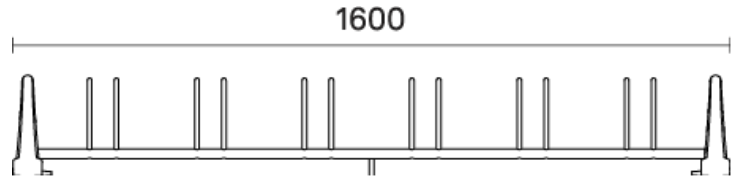

Alcor | Bike rack | Cast iron + Steel | Series 2284 | 6 seats

Ordering Information / Guide

Example: **AL2284000-N-MGS-AB06-Q160040023-CNO**

Material	Bicycle spaces	Dimensions	Finish
MGS Cast iron	AB06 6	Q160040023 L1600 - W 400 - H 225 mm	CNO Grey [Neri] Textured

Generated code: **AL2284000 - N** - _ _ _ _ - _ _ _ _ - _ _ _ _ - _ _ _ _ - _ _ _ _ - _ _ _ _

Alcor | Bike rack | Cast iron + Steel | Series 2284 | 6 seats

WARNINGS

Protection of surfaces: please refer to the specification on painting procedures of the materials.