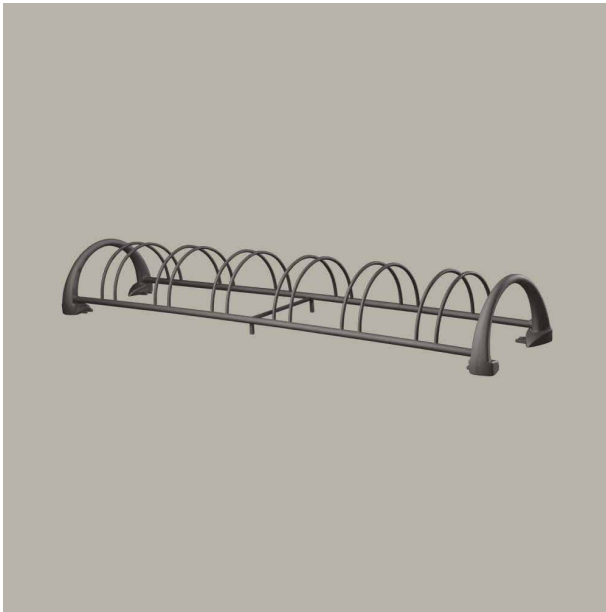

Alcor | Bike rack | Cast iron + Steel | Series 2284 | 6 seats

Ordering Information / Guide

Example: **AL2284000-N-MGS-AB06-Q160040023-CNO**

Material	Bicycle spaces	Dimensions	Finish
MGS Cast iron	AB06 6	Q160040023 L1600 - W 400 - H 225 mm	CNO Grey [Neri] Textured

Generated code: **AL2284000 - N** - _ _ _ _ - _ _ _ _ - _ _ _ _ - _ _ _ _ - _ _ _ _ - _ _ _ _

Alcor | Bike rack | Cast iron + Steel | Series 2284 | 6 seats

WARNINGS

Protection of surfaces: please refer to the specification on painting procedures of the materials.