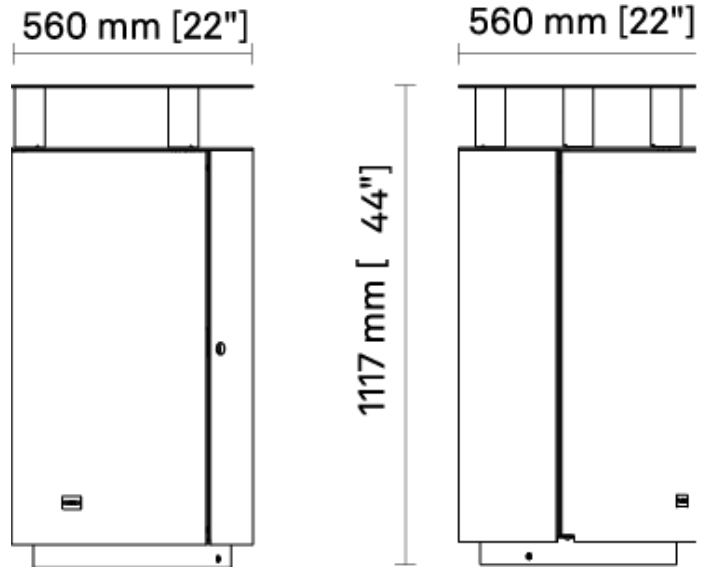

Nebula | Litter bin | Steel | With lid

Ordering Information / Guide

Example: **LBNEB00-N-MAC-AC090-Q000056112-CN0**

Material	Capacity	Dimensions	Finish
MAC Steel	AC090 90 L	Q000056112 ø 560 - H 1116 mm	CN0 Grey [Neri] Textured

Generated code: **LBNEB00 - N** - _____

Nebula | Litter bin | Steel | With lid

Litter bin with round base in painted stainless steel. Fixed lid with front opening and wide door, accessible via lock positioned on the front of the bag holder.