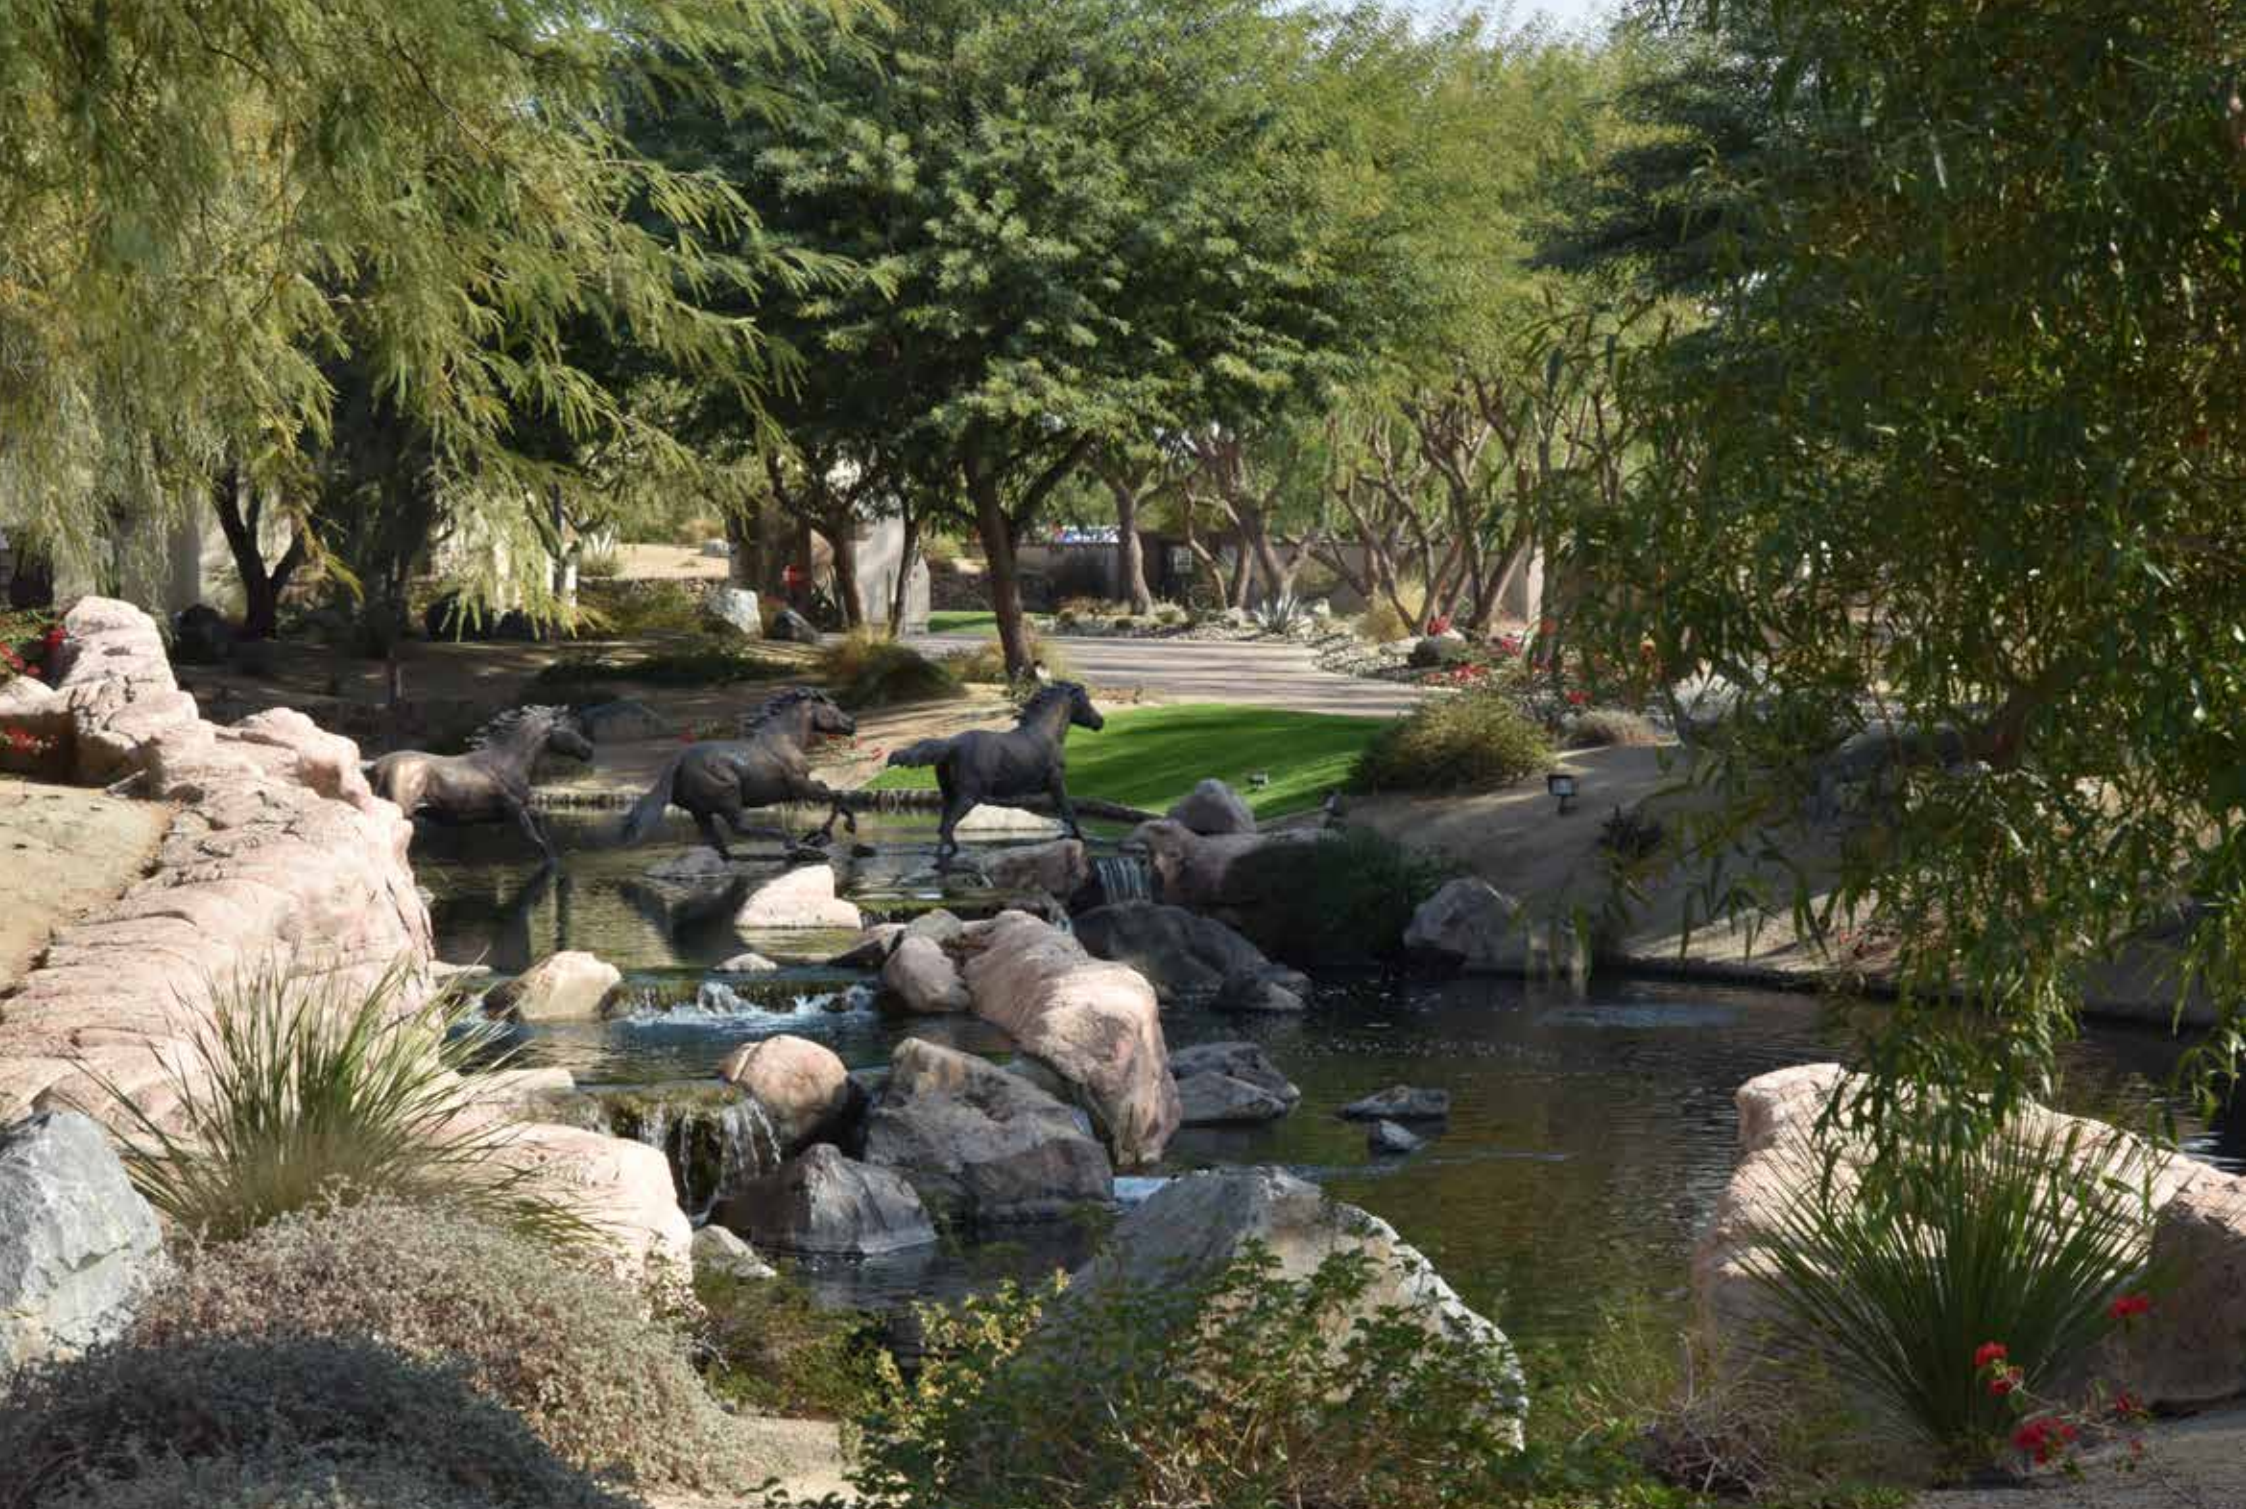

NERI

Griffin Ranch is a charming residence in La Quinta, located in Riverside Country, California.

Griffin Ranch è un incantevole residence a La Quinta nel Riverside Country in California.

The central square of the residence, which provides access to the large pool, is illuminated with Maia lamp posts, 'Light 31' and 'Light 804'.

La piazza centrale del residence, che da accesso alla grande piscina è stata illuminata con i lampioni Maia, Light 31 e Light 804.

CREDITS

Project by Visual Concepts Lighting Inc.

Ken Perez Sr. – Kenny Perez Jr.